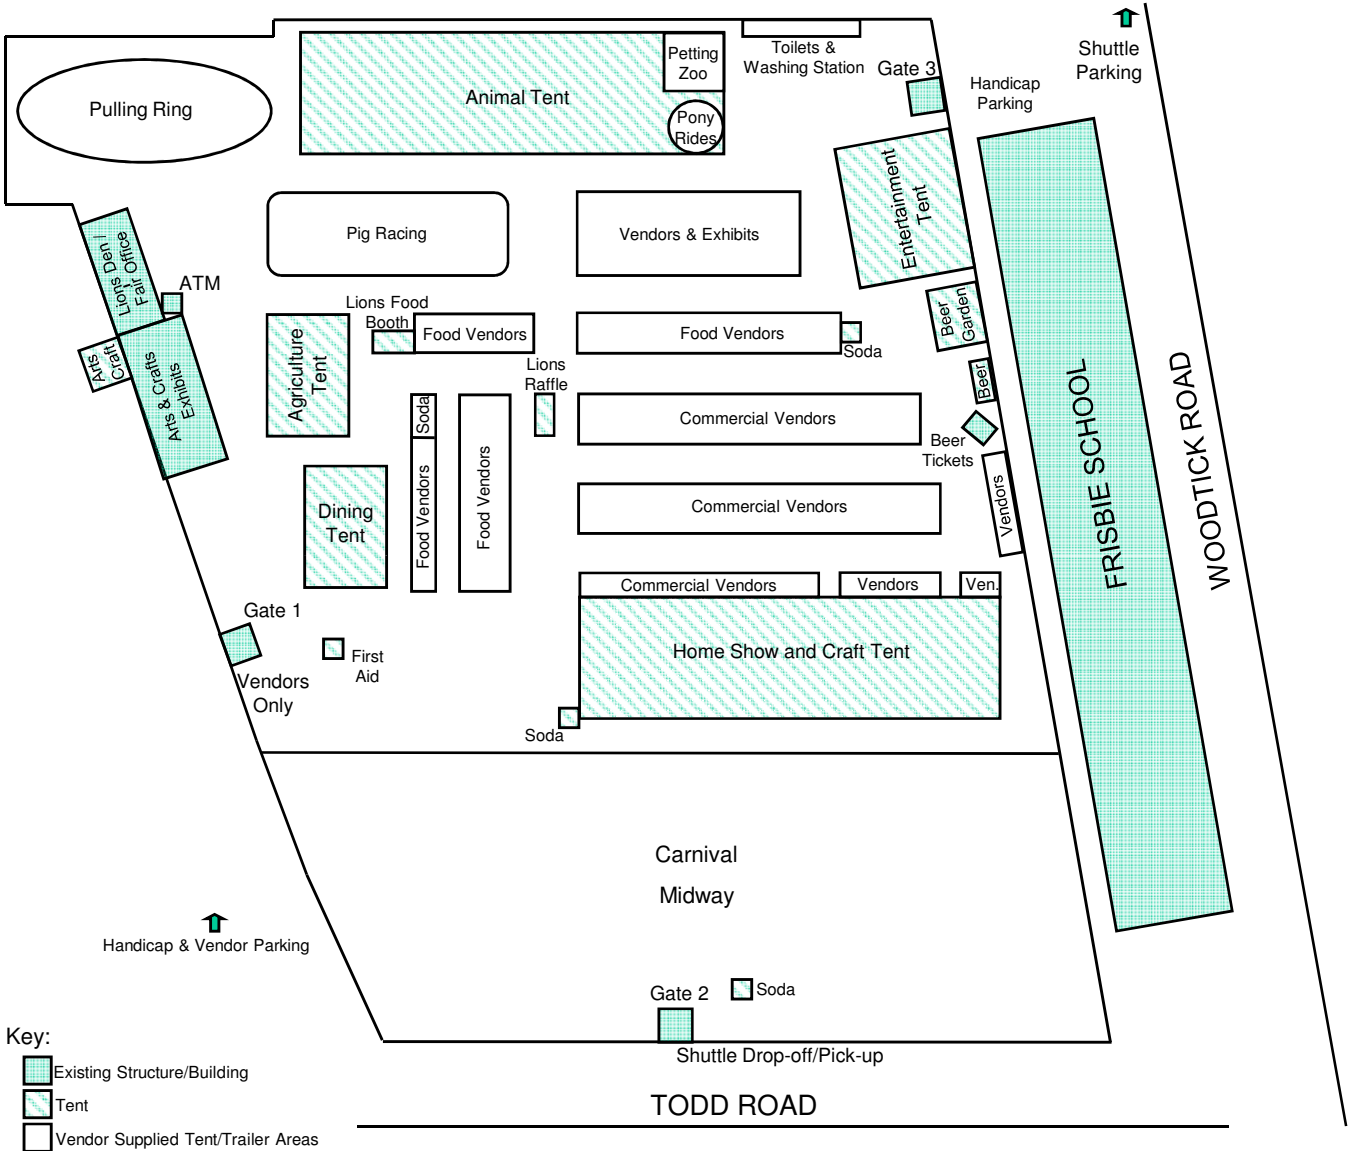

2008 Wolcott Country Fair Fairgrounds Layout

Approximate Scale: 1" = 100'